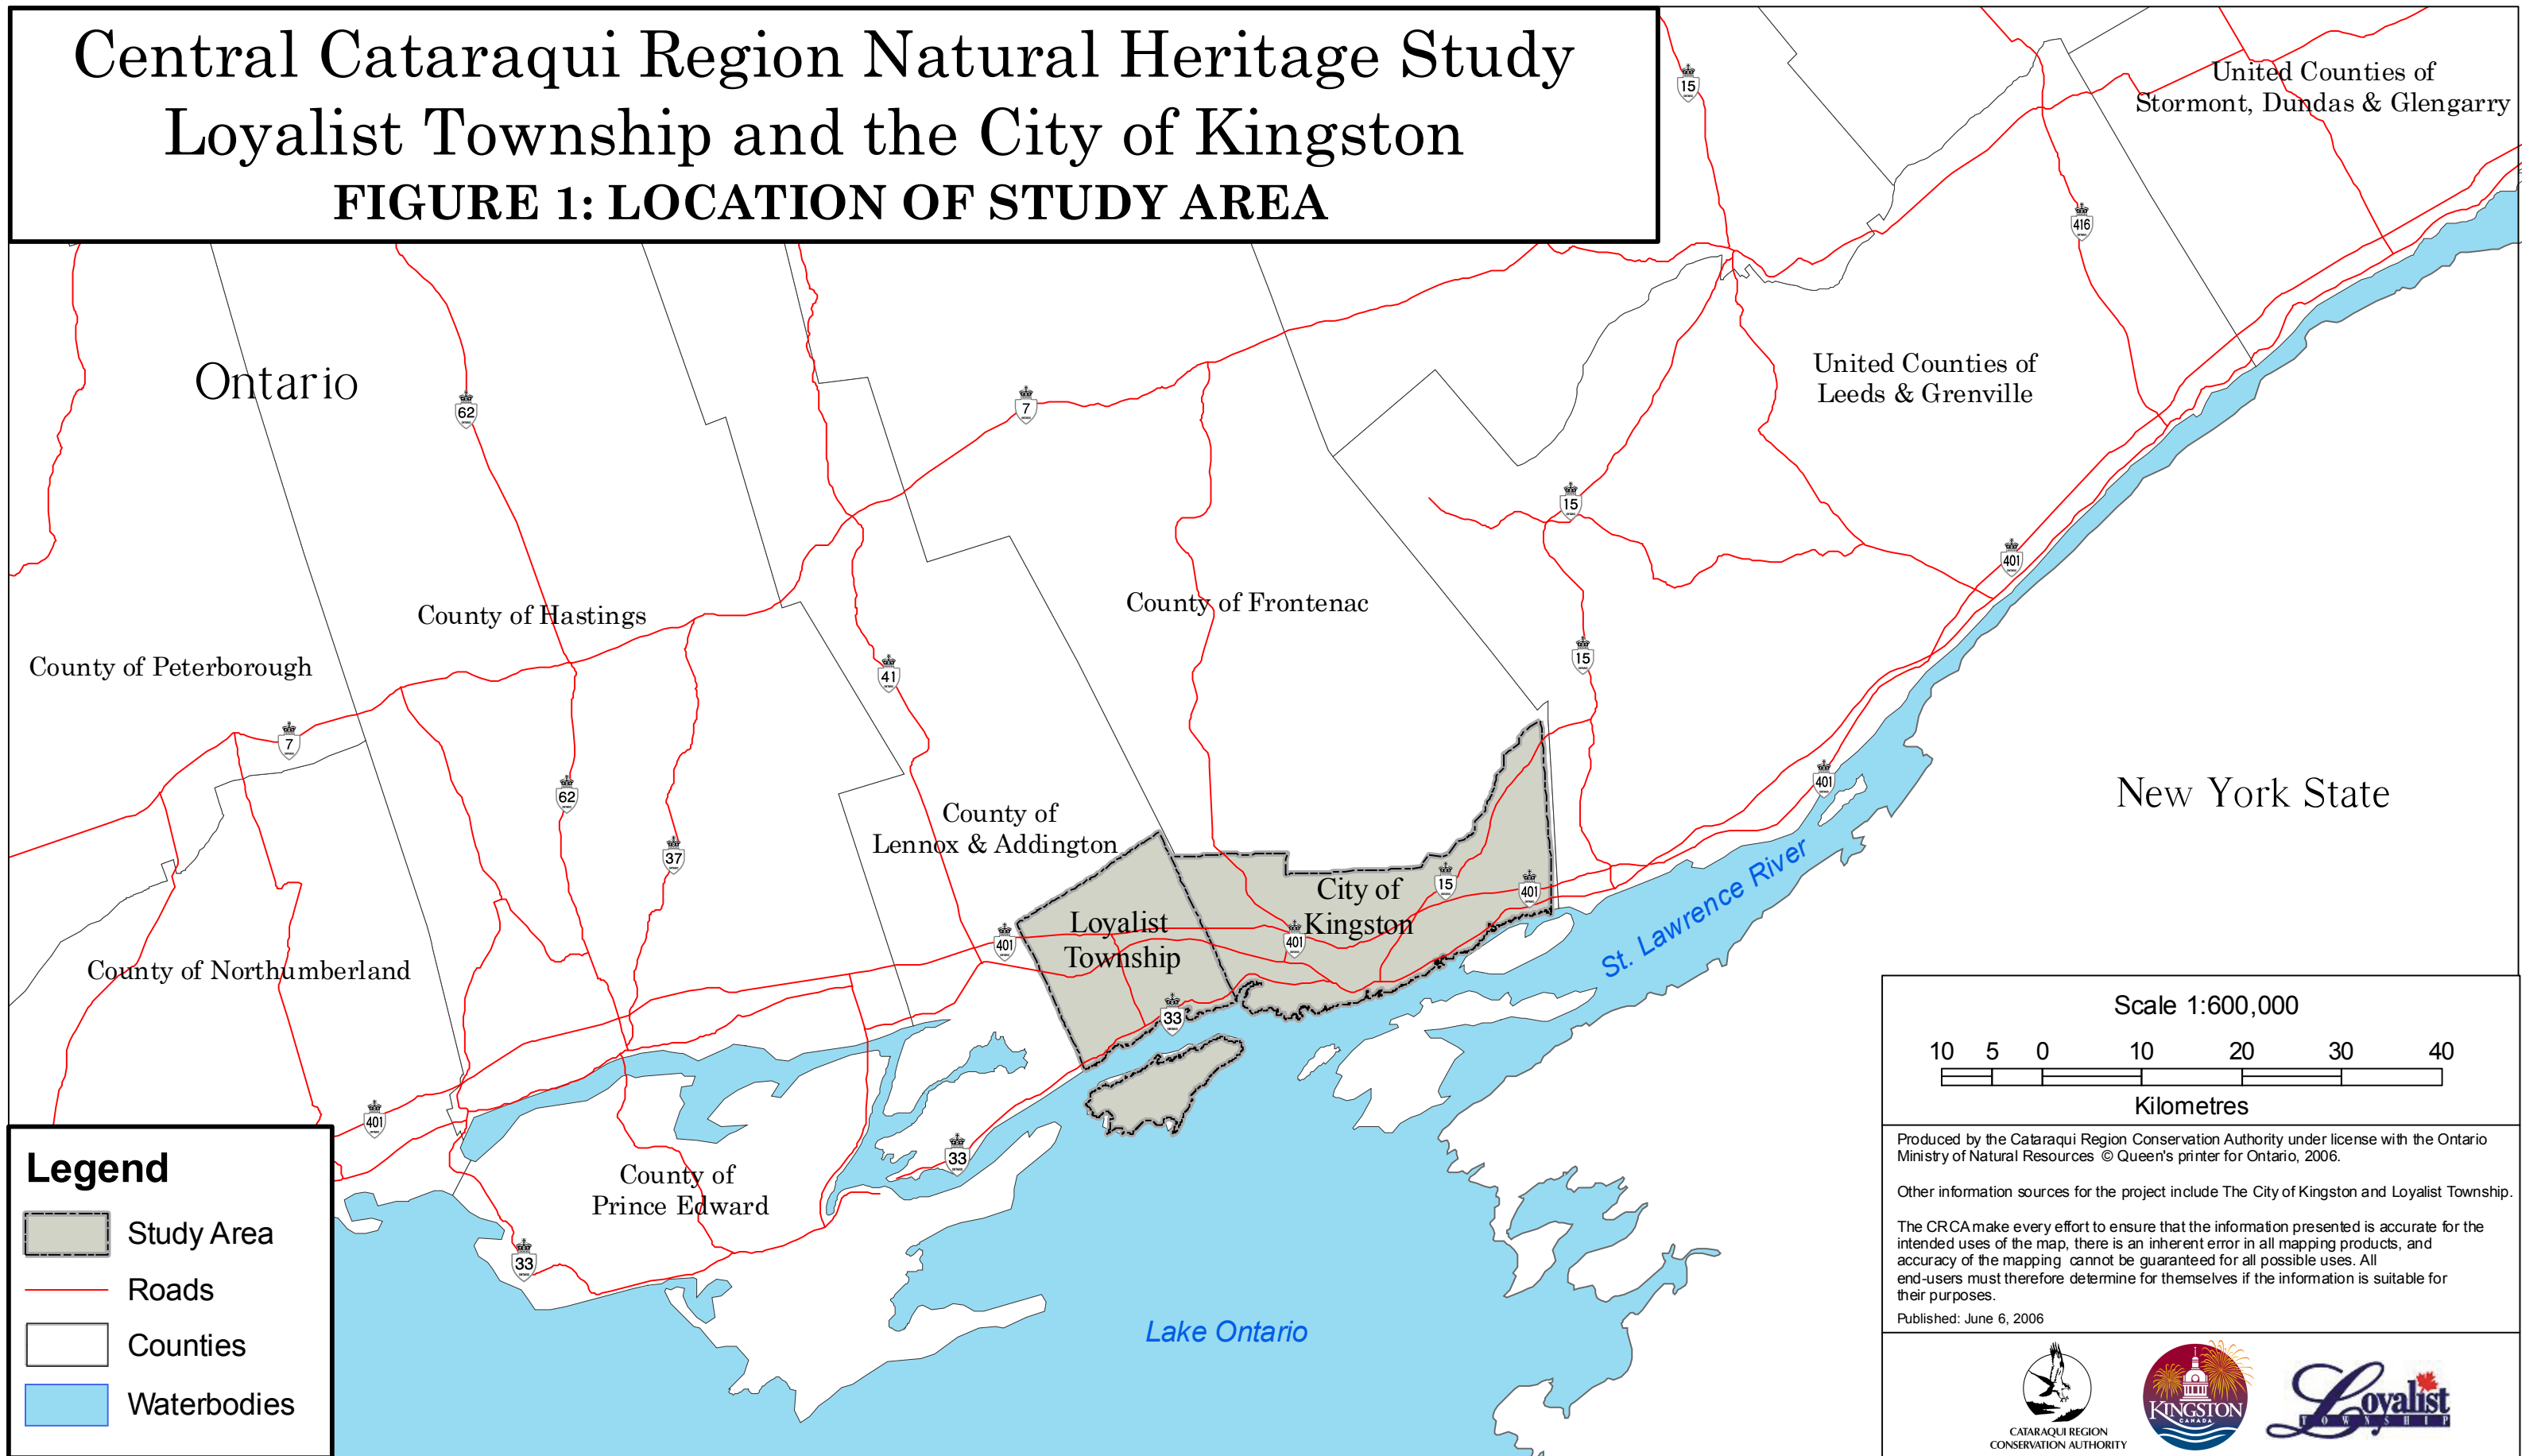

Central Cataraqui Region Natural Heritage Study

Loyalist Township and the City of Kingston

FIGURE 1: LOCATION OF STUDY AREA

Produced by the Cataraqui Region Conservation Authority under license with the Ontario Ministry of Natural Resources © Queen's printer for Ontario, 2006.

Other information sources for the project include The City of Kingston and Loyalist Township.

The CRCA make every effort to ensure that the information presented is accurate for the intended uses of the map, there is an inherent error in all mapping products, and accuracy of the mapping cannot be guaranteed for all possible uses. All end-users must therefore determine for themselves if the information is suitable for their purposes.